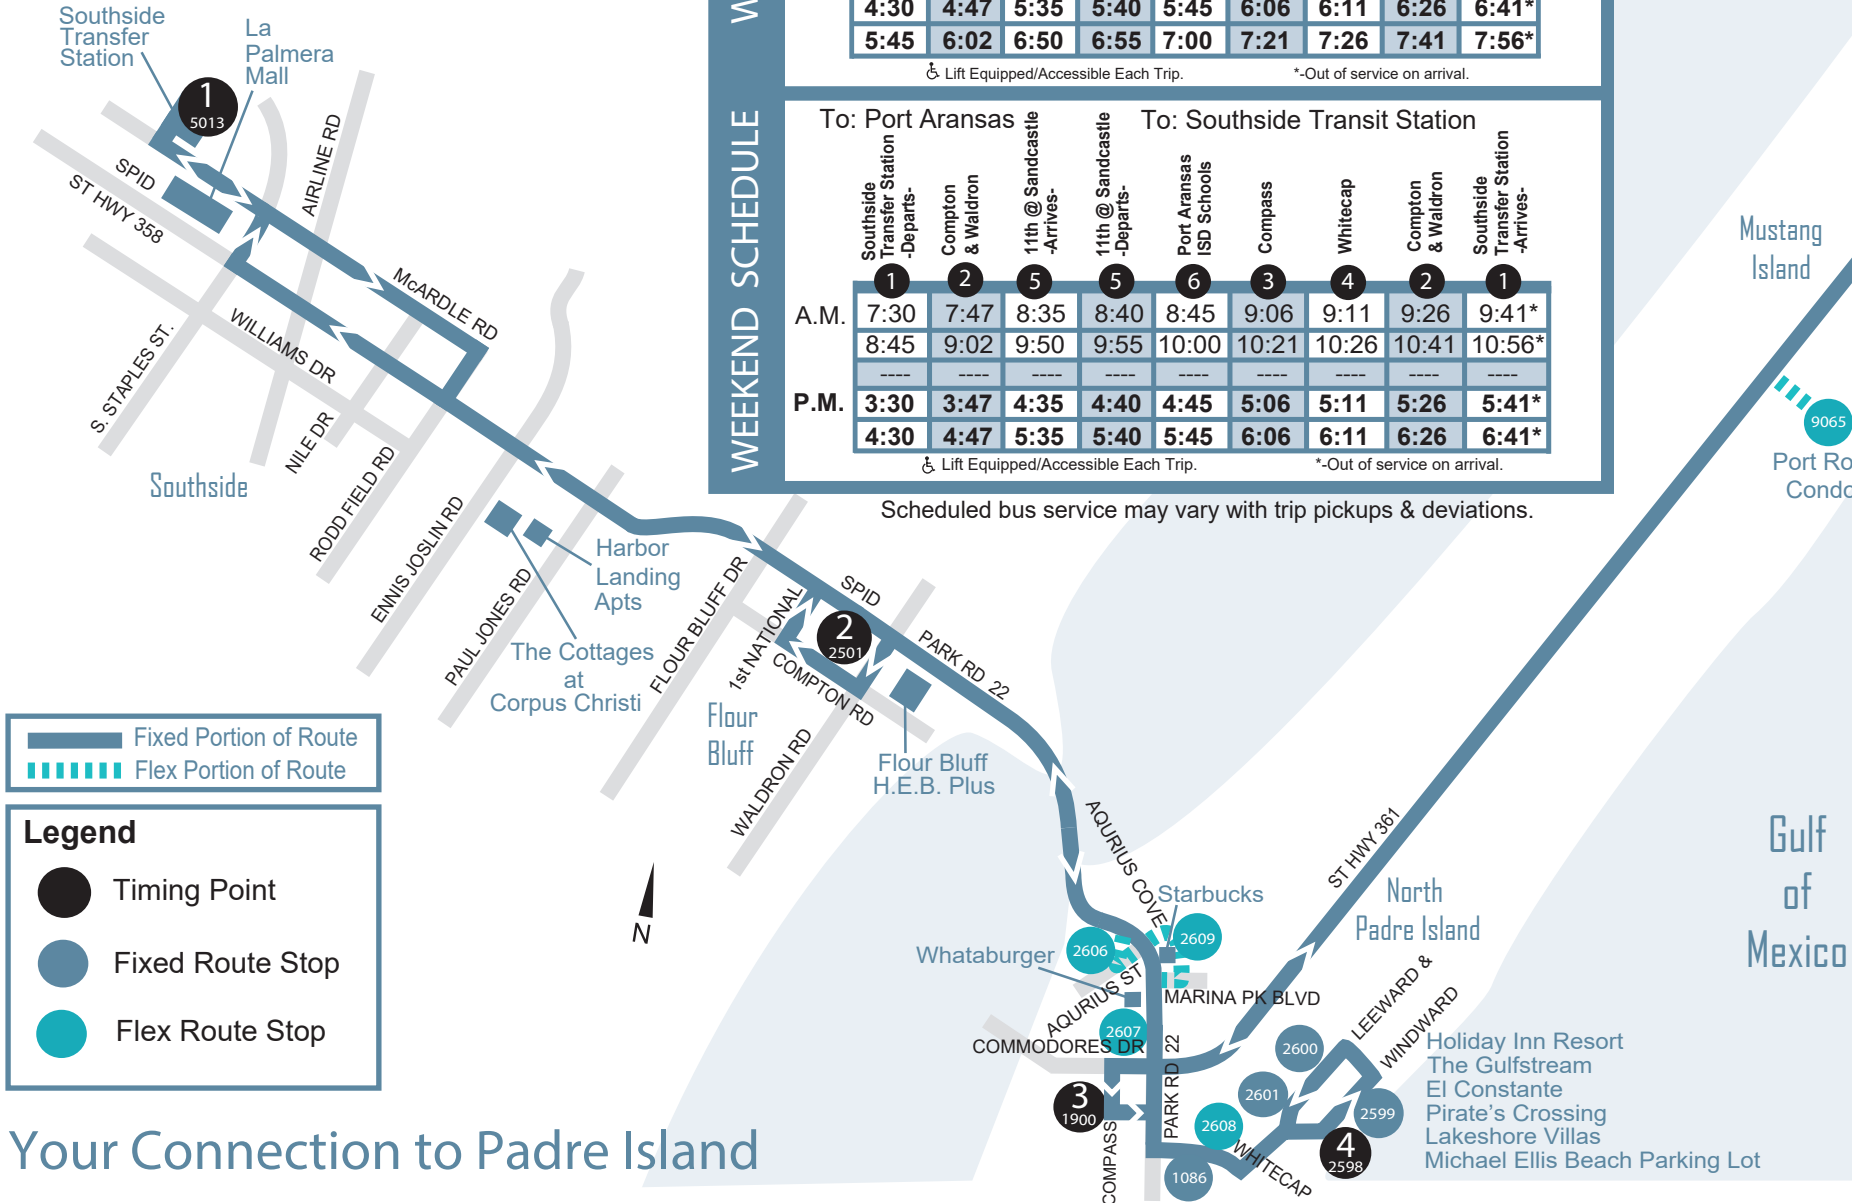

65 Padre Island Flex

To: Port Aransas		To: Southside Transit Station						
Southside Transfer Station -Departs-	Compton & Waldron	11th @ Sandcastle -Arrives-	11th @ Sandcastle -Departs-	Port Aransas ISD Schools	Compass	Whitecap	Compton & Waldron	Southside Transfer Station -Arrives-
1	2	5	5	6	3	4	2	1
A.M. 6:30	6:47	7:35	7:40	7:45	8:06	8:11	8:26	8:41
7:30	7:47	8:35	8:40	8:45	9:06	9:11	9:26	9:41*
8:45	9:02	9:50	9:55	10:00	10:21	10:26	10:41	10:56*
P.M. 3:30	3:47	4:35	4:40	4:45	5:06	5:11	5:26	5:41
4:30	4:47	5:35	5:40	5:45	6:06	6:11	6:26	6:41*
5:45	6:02	6:50	6:55	7:00	7:21	7:26	7:41	7:56*

⦿ Lift Equipped/Accessible Each Trip. *Out of service on arrival.

To: Port Aransas		To: Southside Transit Station						
Southside Transfer Station -Departs-	Compton & Waldron	11th @ Sandcastle -Arrives-	11th @ Sandcastle -Departs-	Port Aransas ISD Schools	Compass	Whitecap	Compton & Waldron	Southside Transfer Station -Arrives-
1	2	5	5	6	3	4	2	1
A.M. 7:30	7:47	8:35	8:40	8:45	9:06	9:11	9:26	9:41*
8:45	9:02	9:50	9:55	10:00	10:21	10:26	10:41	10:56*
P.M. 3:30	3:47	4:35	4:40	4:45	5:06	5:11	5:26	5:41*
4:30	4:47	5:35	5:40	5:45	6:06	6:11	6:26	6:41*

⦿ Lift Equipped/Accessible Each Trip. *Out of service on arrival.

Scheduled bus service may vary with trip pickups & deviations.

For More Information about CCRTA Flex Services please go to: www.ccrta.org/flex/

FLEX STOP

LOCATION # 2000

On-call ONLY **ROUTE 65**

833-RTA-FLEX
ccrta.org