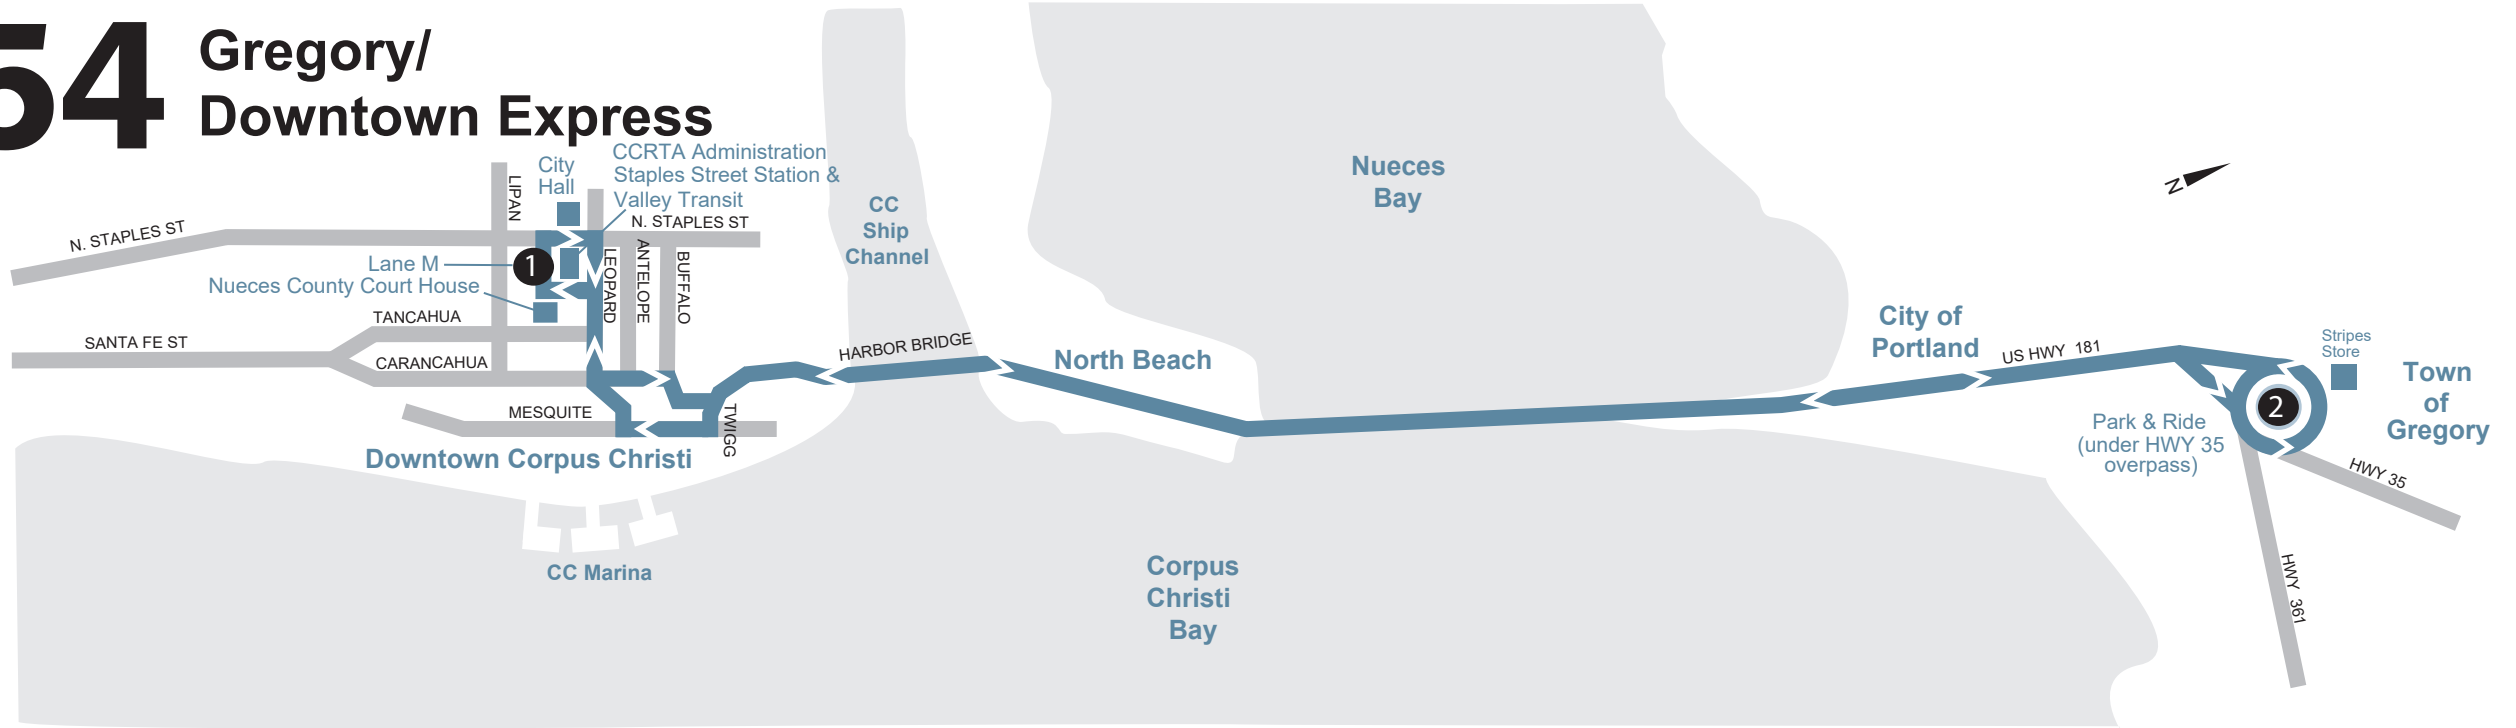

54 Gregory/ Downtown Express

Express Service Monday-Friday

- Limited Service
- Limited Stops

	To: Gregory			To: Staples Street Station Lane M		
	Staples Street Station Lane M -Departs-	Nueces County Court House Stop	Gregory Park & Ride -Arrives-	Gregory Park & Ride -Departs-	Staples Street Station Lane M -Arrives-	Nueces County Court House Stop
A.M.	7:00	---	7:20	7:25	7:45	---
	7:50	---	8:10	8:15	8:35*	---
P.M.	5:15	---	5:35	5:40	6:00	---
	6:05	---	6:25	6:30	6:50*	---

Lift Equipped/Accessible Each Trip.
 * - Out of service on arrival.

Route Serves Stop 1509 at the Nueces County Court House

WEEKDAYS