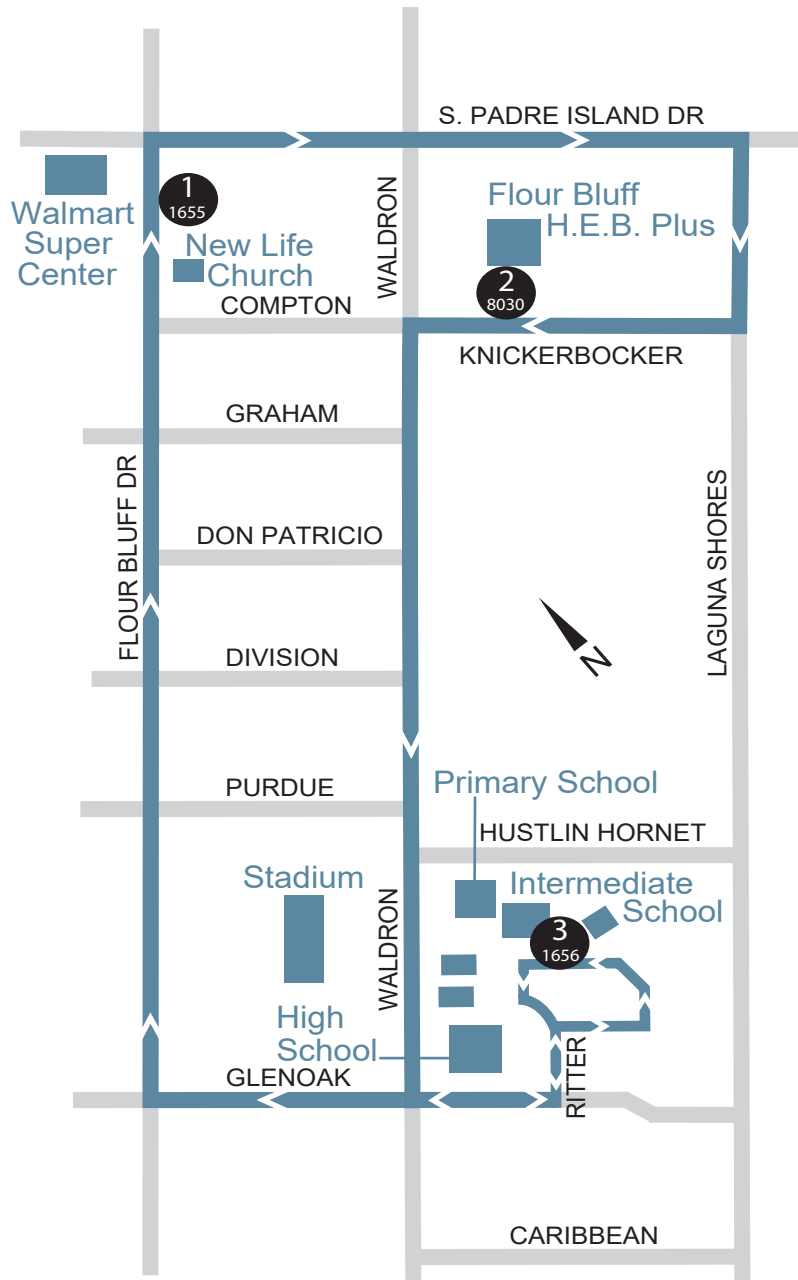

4E Flour Bluff Express Pilot

IMPORTANT INFORMATION AT A GLANCE

FARES

(Exact Fare Required)

Adult Single Fare.....75¢
 Reduced Fare.....25¢
 Students (Pre-K through 12th grade) ride free with student I.D.

CCRTA Customer Service Center
 602 North Staples Street
 Corpus Christi, Texas 78401
 361.883.2287 FAX 361.883.1983
 Mon-Sat 8am-5pm

WEEKDAYS

	To: Flour Bluff ISD		From: Flour Bluff ISD	
	Flour Bluff Drive -Departs-	Flour Bluff H.E.B. Plus	Flour Bluff ISD -Arrives-	Flour Bluff Drive -Departs-
P.M.	1	2	3	1
	---	---	3:15	3:30
	---	---	4:15	4:30
				2
				3:38
				4:38*

♿ Lift Equipped/Accessible Each Trip

*- Out of Service on arrival.

WEEKDAY HALF DAYS

	To: Flour Bluff ISD		From: Flour Bluff ISD	
	Flour Bluff Drive -Departs-	Flour Bluff H.E.B. Plus	Flour Bluff ISD -Arrives-	Flour Bluff Drive -Departs-
P.M.	1	2	3	1
	---	---	11:45	12:00
	---	---	12:45	1:00
				2
				12:08
				1:08*

♿ Lift Equipped/Accessible Each Trip

*- Out of Service on arrival.

ROU**T**EMAP

4E

Flour Bluff Express Pilot

POINTS OF INTEREST:

- Flour Bluff Walmart
- Flour Bluff H.E.B. Plus
- Flour Bluff Schools

Effective: January 8, 2025