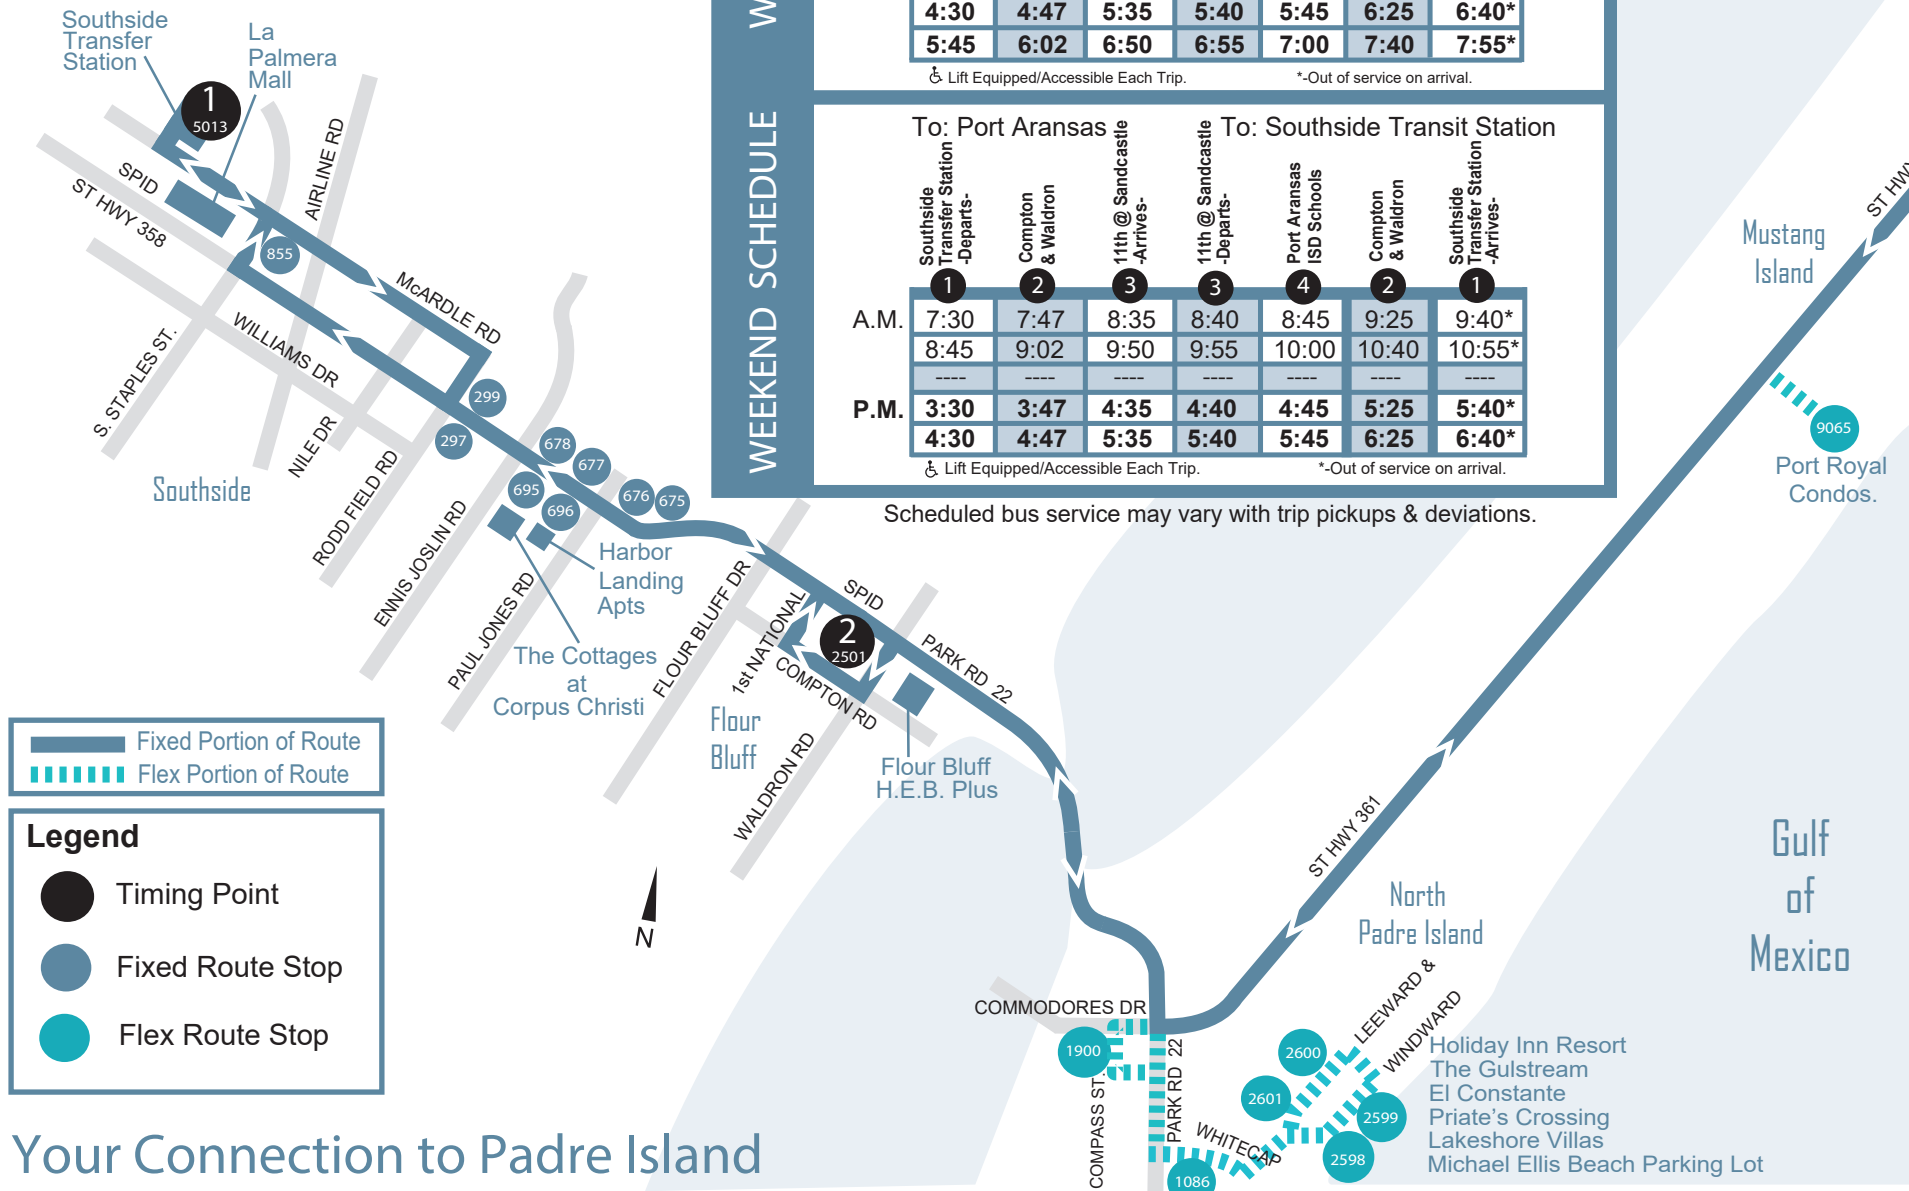

65 Padre Island Flex

Legend

- Fixed Portion of Route
- Flex Portion of Route
- Timing Point
- Fixed Route Stop
- Flex Route Stop

WEEKDAY SCHEDULE		To: Port Aransas		To: Southside Transit Station			
	Southside Transfer Station -Departs-	Compton & Waldron	11th @ Sandcastle -Arrives-	11th @ Sandcastle -Departs-	Port Aransas ISD Schools	Compton & Waldron	Southside Transfer Station -Arrives-
A.M.	6:30	6:47	7:35	7:40	7:45	8:25	8:40
	7:30	7:47	8:35	8:40	8:45	9:25	9:40*
	8:45	9:02	9:50	9:55	10:00	10:40	10:55*
P.M.	3:30	3:47	4:35	4:40	4:45	5:25	5:40
	4:30	4:47	5:35	5:40	5:45	6:25	6:40*
	5:45	6:02	6:50	6:55	7:00	7:40	7:55*

⦿ Lift Equipped/Accessible Each Trip. *Out of service on arrival.

WEEKEND SCHEDULE		To: Port Aransas		To: Southside Transit Station			
	Southside Transfer Station -Departs-	Compton & Waldron	11th @ Sandcastle -Arrives-	11th @ Sandcastle -Departs-	Port Aransas ISD Schools	Compton & Waldron	Southside Transfer Station -Arrives-
A.M.	7:30	7:47	8:35	8:40	8:45	9:25	9:40*
	8:45	9:02	9:50	9:55	10:00	10:40	10:55*
P.M.	3:30	3:47	4:35	4:40	4:45	5:25	5:40*
	4:30	4:47	5:35	5:40	5:45	6:25	6:40*

⦿ Lift Equipped/Accessible Each Trip. *Out of service on arrival.

Scheduled bus service may vary with trip pickups & deviations.

For More Information about CCRTA Flex Services please go to: www.ccrta.org/flex/

FLEX STOP

LOCATION # **2000**

On-call ONLY
833-RTA-FLEX
ccrta.org

ROUTE 65

Your Connection to Padre Island