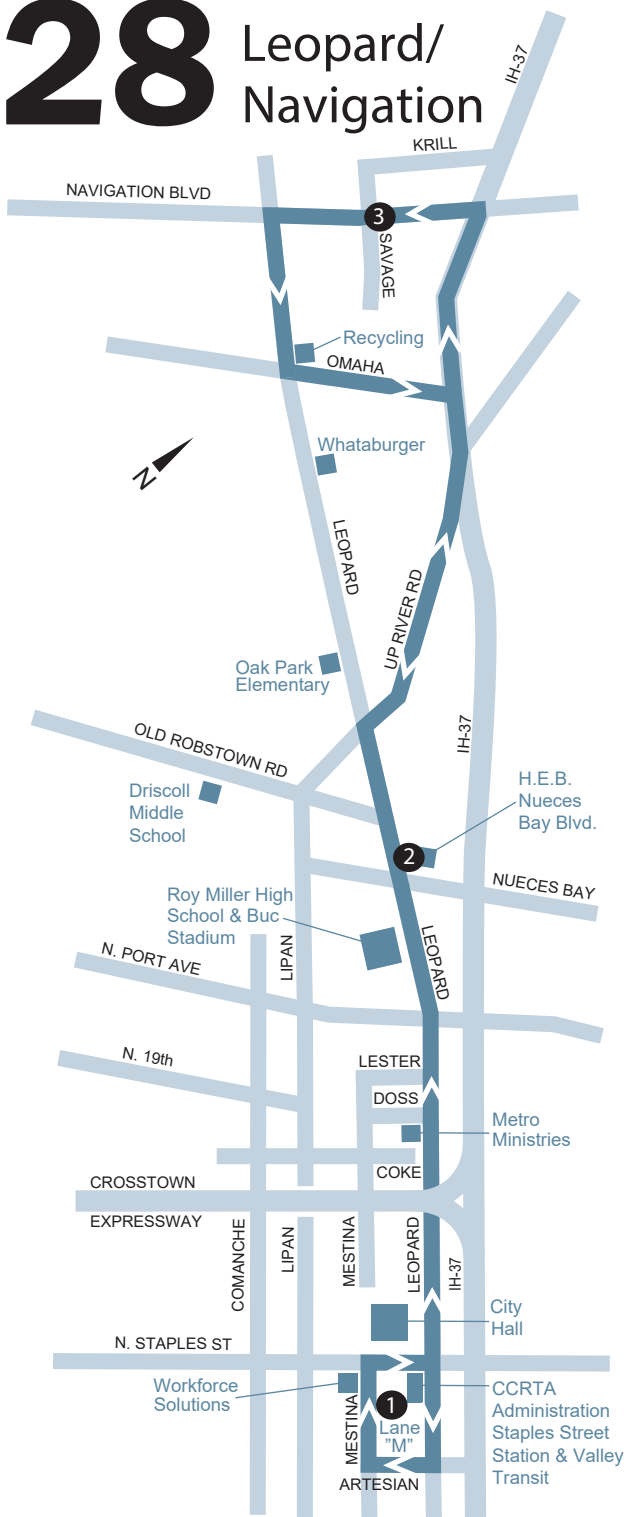

# 28 Leopard/Navigation

WEEKDAYS ONLY

To: Navigation

To: Staples Street Station Lane "M"

	Staples Street Station -Departs-	Leopard & Nueces Bay	Navigation & Savage -Arrives-	Navigation & Savage -Departs-	Leopard & Nueces Bay	Staples Street Station -Arrives-
	1	2	3	3	2	1
A.M.	6:00	6:15	6:23	6:25	6:33	6:48
	6:50	7:05	7:13	7:15	7:23	7:38
	7:40	7:55	8:03	8:05	8:13	8:28
	8:30	8:45	8:53	8:55	9:03	9:18
	9:20	9:35	9:43	9:45	9:53	10:08
	10:10	10:25	10:33	10:35	10:43	10:58
P.M.	11:00	11:15	11:23	11:25	11:33	11:48
	11:50	12:05	12:13	12:15	12:23	12:38
	12:40	12:55	1:03	1:05	1:13	1:28
	1:30	1:45	1:53	1:55	2:03	2:18
	2:20	2:35	2:43	2:45	2:53	3:08
	3:10	3:25	3:33	3:35	3:43	3:58
	4:00	4:15	4:23	4:25	4:33	4:48
	4:50	5:05	5:13	5:15	5:23	5:38
	5:40	5:55	6:03	6:05	6:13	6:28*

♿ Lift Equipped/Accessible Each Trip. \* - Out of service on arrival.

Notes:

---

---

---

---

---

---

---

---

---

---

ROUTEMAP

# 28

Leopard / Navigation

CORPUS CHRISTI REGIONAL TRANSPORTATION AUTHORITY

POINTS OF INTEREST:

- CCRTA Admin. Offices
- Valley Transit
- Corpus Christi City Hall
- Metro Ministries
- Roy Miller High School
- H.E.B. Nueces Bay Blvd.
- Coastal Bend Food Bank