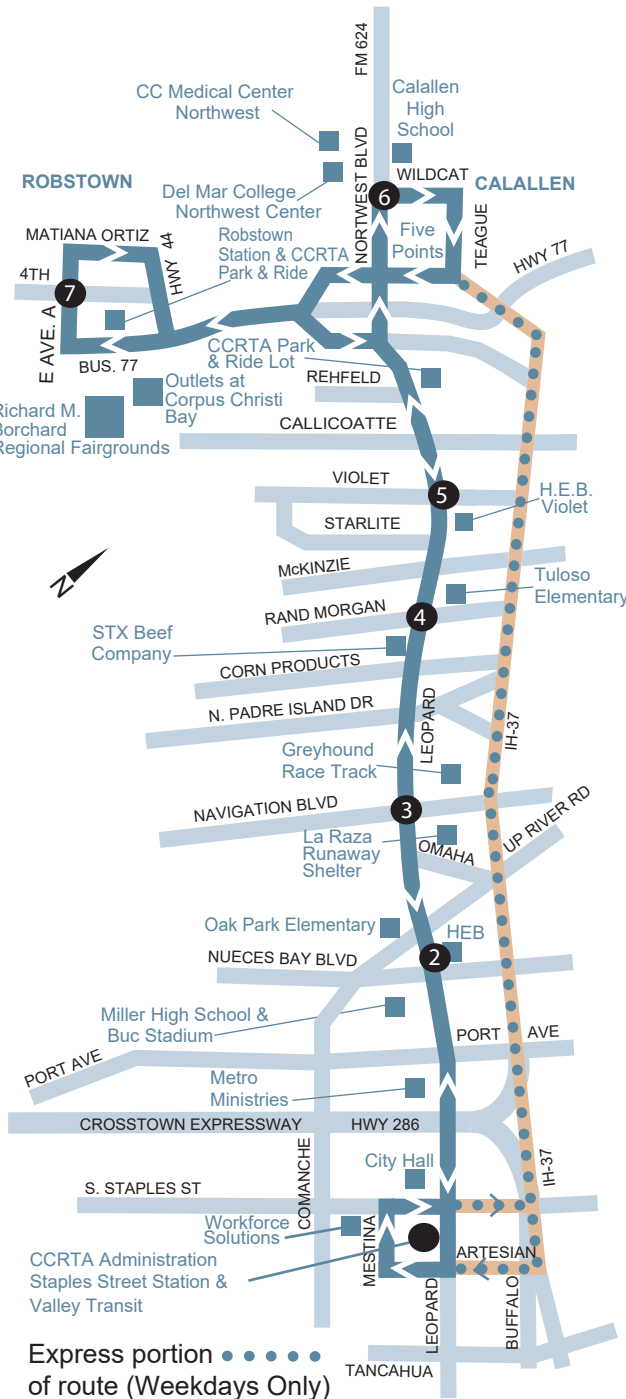

27 Leopard

WEEKDAYS

To: Robstown

To: Corpus Christi

	Staples Street Station -Departs-	Leopard & Nueces Bay	Leopard & Navigation	Leopard & Rand Morgan	Leopard & Violet	Northwest Blvd & Wildcat	Robstown Station -Arrives-	Robstown Station -Departs-	Northwest Blvd & Wildcat	Leopard & Violet	Leopard & Rand Morgan	Leopard & Navigation	Leopard & Nueces Bay	Staples Street Station -Arrives-
	1	2	3	4	5	6	7	7	6	5	4	3	2	1
A.M.	---	---	---	---	---	---	---	5:12	5:30	---	---	---	---	5:55
	---	---	---	---	---	---	---	5:32	5:45	5:54	6:07	6:15	6:20	6:20
	---	---	---	---	---	---	---	6:00	6:22	---	---	---	---	6:50
	---	---	---	---	---	---	---	6:40	6:54	7:06	7:15	7:34	7:41	7:50
	6:00	6:05	6:12	6:31	6:40	6:48	7:02	7:10	7:24	7:36	7:45	8:04	8:11	8:20
	6:30	6:35	6:42	7:01	7:10	7:18	7:32	7:40	7:54	8:06	8:15	8:34	8:41	8:50
	7:00	7:05	7:12	7:31	7:40	7:48	8:02	8:10	8:24	8:36	8:45	9:04	9:11	9:20
	7:30	7:35	7:42	8:01	8:10	8:18	8:32	8:40	8:54	9:06	9:15	9:34	9:41	9:50
	8:00	8:05	8:12	8:31	8:40	8:48	9:02	9:10	9:24	9:36	9:45	10:04	10:11	10:20
	8:30	8:35	8:42	9:01	9:10	9:18	9:32	9:40	9:54	10:06	10:15	10:34	10:41	10:50
	9:00	9:05	9:12	9:31	9:40	9:48	10:02	10:10	10:24	10:36	10:45	11:04	11:11	11:20
	9:30	9:35	9:42	10:01	10:10	10:18	10:32	10:40	10:54	11:06	11:15	11:34	11:41	11:50
	10:00	10:05	10:12	10:31	10:40	10:48	11:02	11:10	11:24	11:36	11:45	12:04	12:11	12:20
P.M.	10:30	10:35	10:42	11:01	11:10	11:18	11:32	11:40	11:54	12:06	12:15	12:34	12:41	12:50
	11:00	11:05	11:12	11:31	11:40	11:48	12:02	12:10	12:24	12:36	12:45	1:04	1:11	1:20
	11:30	11:35	11:42	12:01	12:10	12:18	12:32	12:40	12:54	1:06	1:15	1:34	1:41	1:50
	12:00	12:05	12:12	12:31	12:40	12:48	1:02	1:10	1:24	1:36	1:45	2:04	2:11	2:20
	12:30	12:35	12:42	1:01	1:10	1:18	1:32	1:40	1:54	2:06	2:15	2:34	2:41	2:50
	1:00	1:05	1:12	1:31	1:40	1:48	2:02	2:10	2:24	2:36	2:45	3:04	3:11	3:20
	1:30	1:35	1:42	2:01	2:10	2:18	2:32	2:40	2:54	3:06	3:15	3:34	3:41	3:50
	2:00	2:05	2:12	2:31	2:40	2:48	3:02	3:10	3:24	3:36	3:45	4:04	4:11	4:20
	2:30	2:35	2:42	3:01	3:10	3:18	3:32	3:40	3:54	4:06	4:15	4:34	4:41	4:50
	3:00	3:05	3:12	3:31	3:40	3:48	4:02	4:10	4:24	4:36	4:45	5:04	5:11	5:20
	3:30	3:35	3:42	4:01	4:10	4:18	4:32	4:40	4:54	5:06	5:15	5:34	5:41	5:50
	4:00	4:05	4:12	4:31	4:40	4:48*	---	---	---	---	---	---	---	---
	4:30	4:35	4:42	5:01	5:10	5:18	5:32	5:40	5:54	6:06	6:15	6:34	6:41	6:50*
	4:33	---	---	---	---	4:51	5:05	5:10	5:24	5:36	5:45	6:04	6:11	6:20
	5:00	5:05	5:12	5:31	5:40	5:48*	---	---	---	---	---	---	---	---
	5:30	5:35	5:42	6:01	6:10	6:18	6:32	6:40	6:54	7:06	7:15	7:34	7:41	7:50*
	5:33	---	---	---	---	5:51	6:05	6:10	6:24	6:36	6:45	7:04	7:11	7:20
	6:00	6:05	6:12	6:31	6:40	6:48	7:02	7:10	7:23	7:33	7:45	7:58	8:05	8:10
	6:45	6:50	6:57	7:16	7:25	7:33	7:47	7:55	8:08	8:18	8:30	8:43	8:50	8:55
	7:30	7:35	7:42	8:01	8:10	8:18	8:32	8:40	8:53	9:03	9:15	9:28	9:35	9:40*
	8:15	8:20	8:27	8:46	8:55	9:03	9:17*	---	---	---	---	---	---	---
	9:00	9:05	9:12	9:31	9:40	9:48	10:02*	---	---	---	---	---	---	---

♿ Lift Equipped/Accessible Each Trip.

* - Out of service on arrival.

Express trip fares are $1.25

ROUTEMAP