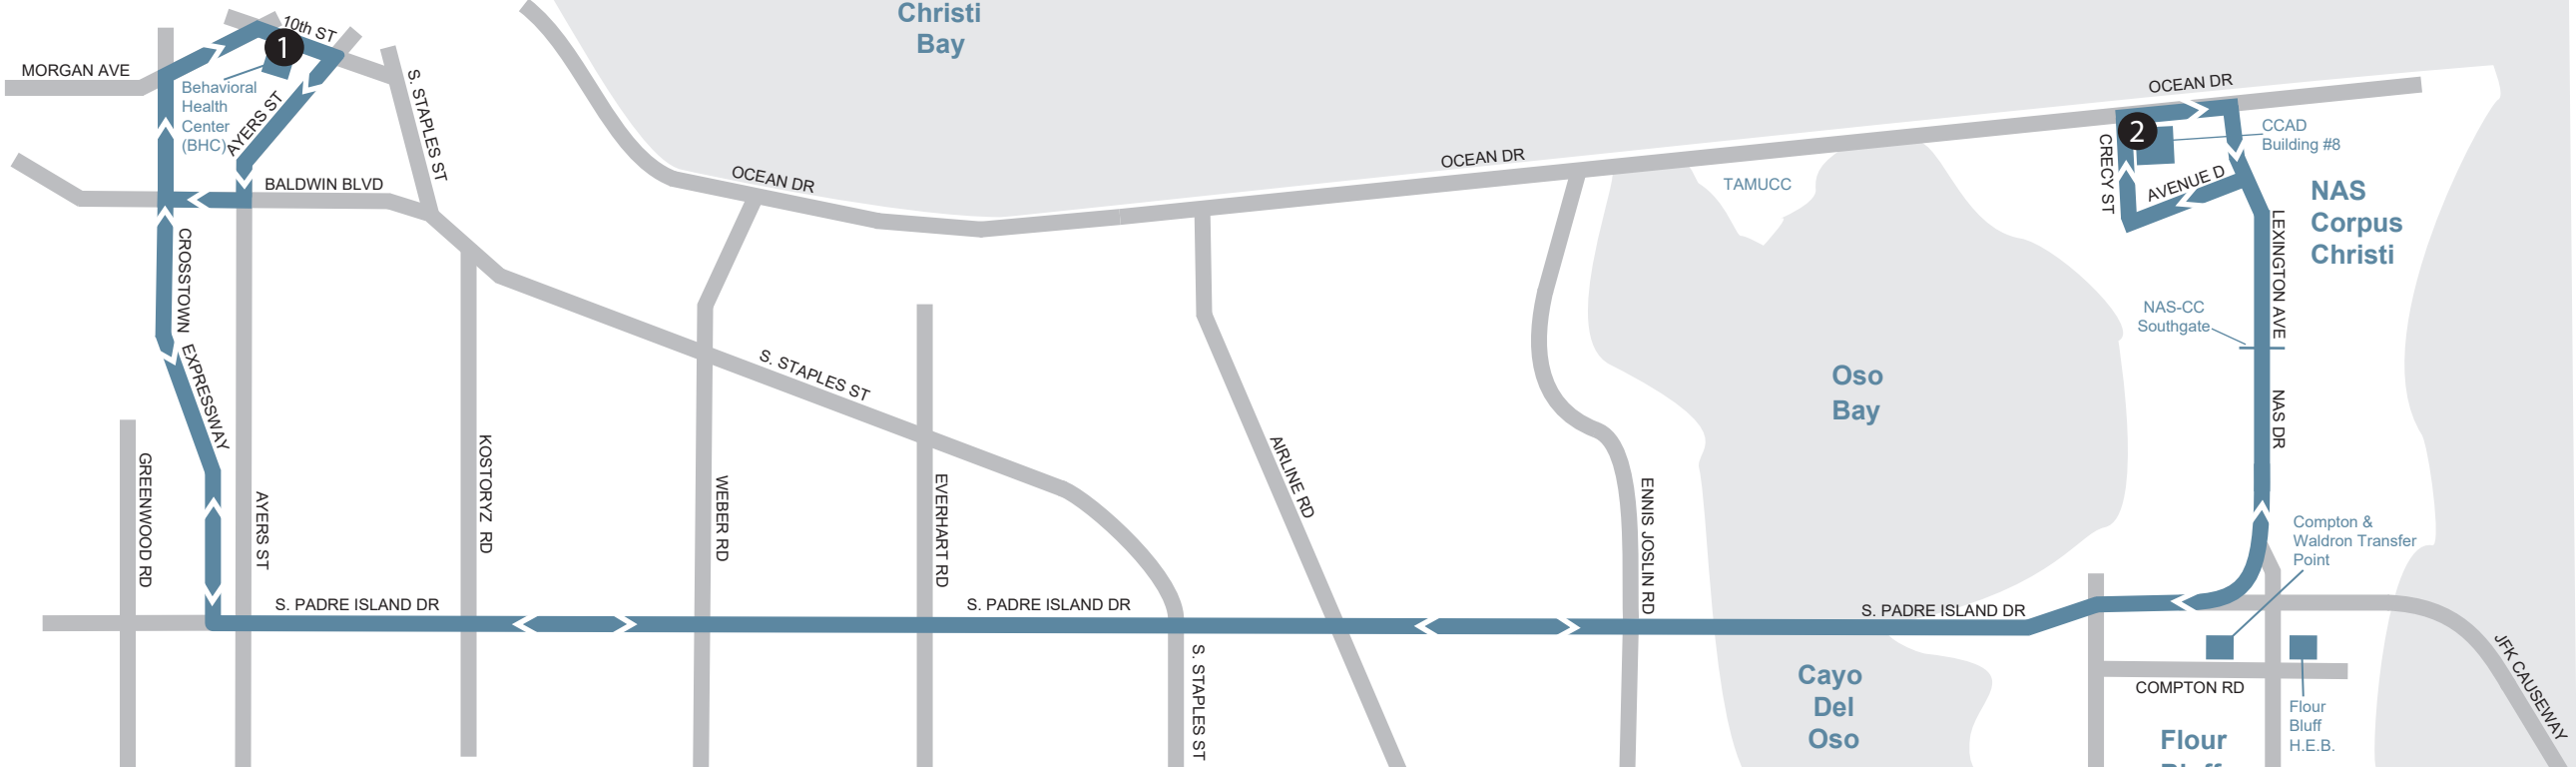

83 Advanced Industries

FRIDAY*	MON. - THU.	From BHC to NAS-CC/CCAD		From NAS-CC/CCAD to BHC	
		1	2	2	1
		BHC-10th & Booty St. -Departs-	CCAD- Building 8 -Arrives-	CCAD- Building 8 -Departs-	BHC-10th & Booty St. -Arrives-
		AM 5:30	6:00	----	----
	PM ----	----	3:00	3:35	
	AM 6:30	7:00	----	----	
	PM ----	----	3:00	3:35	

* Service will not operate on designated Fridays per workforce schedules.

♿ Lift Equipped/Accessible Each Trip.