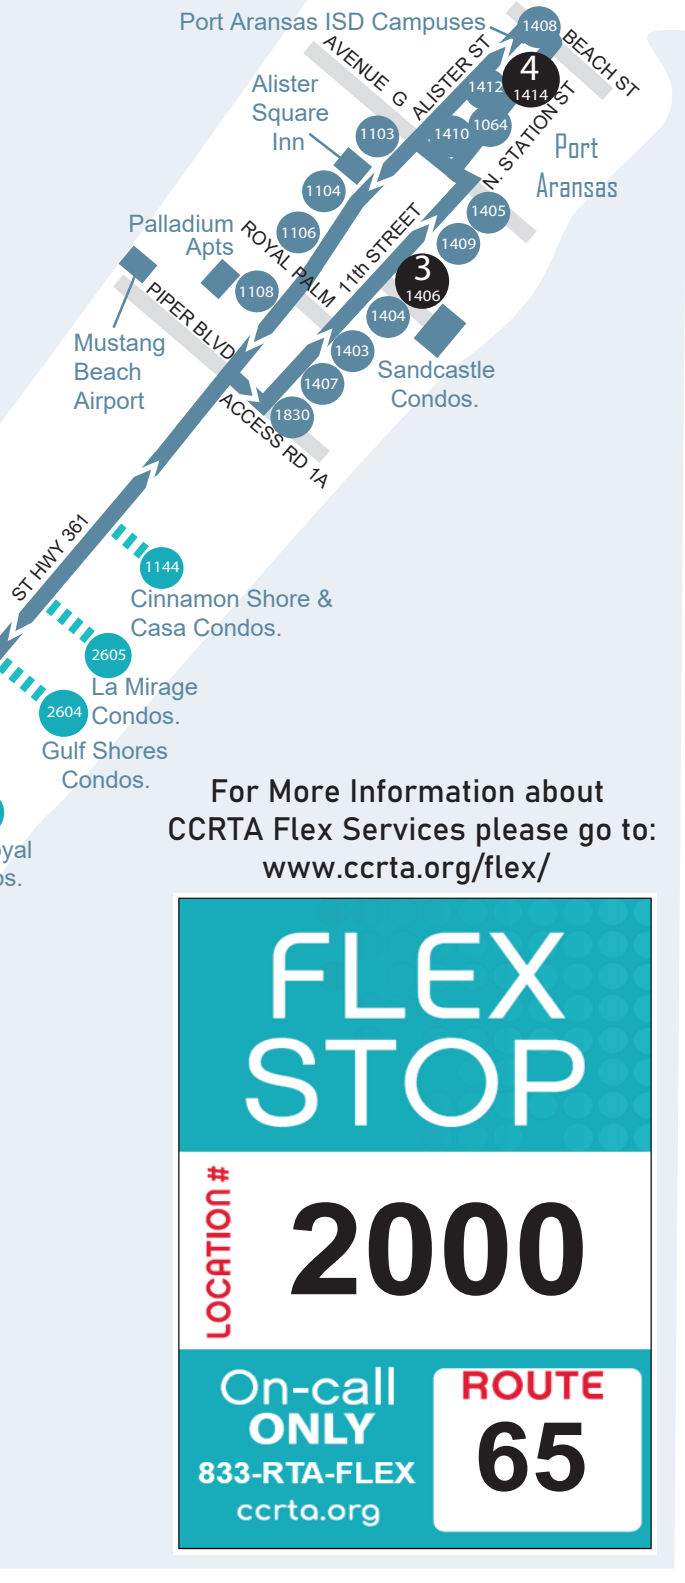

For More Information about CCRTA Flex Services please go to www.ccrta.org/flex/

FLEX STOP

LOCATION #

2000

ROUTE

65

On-call ONLY
833-RTA-FLEX
ccrta.org

Your Connection to Padre Island