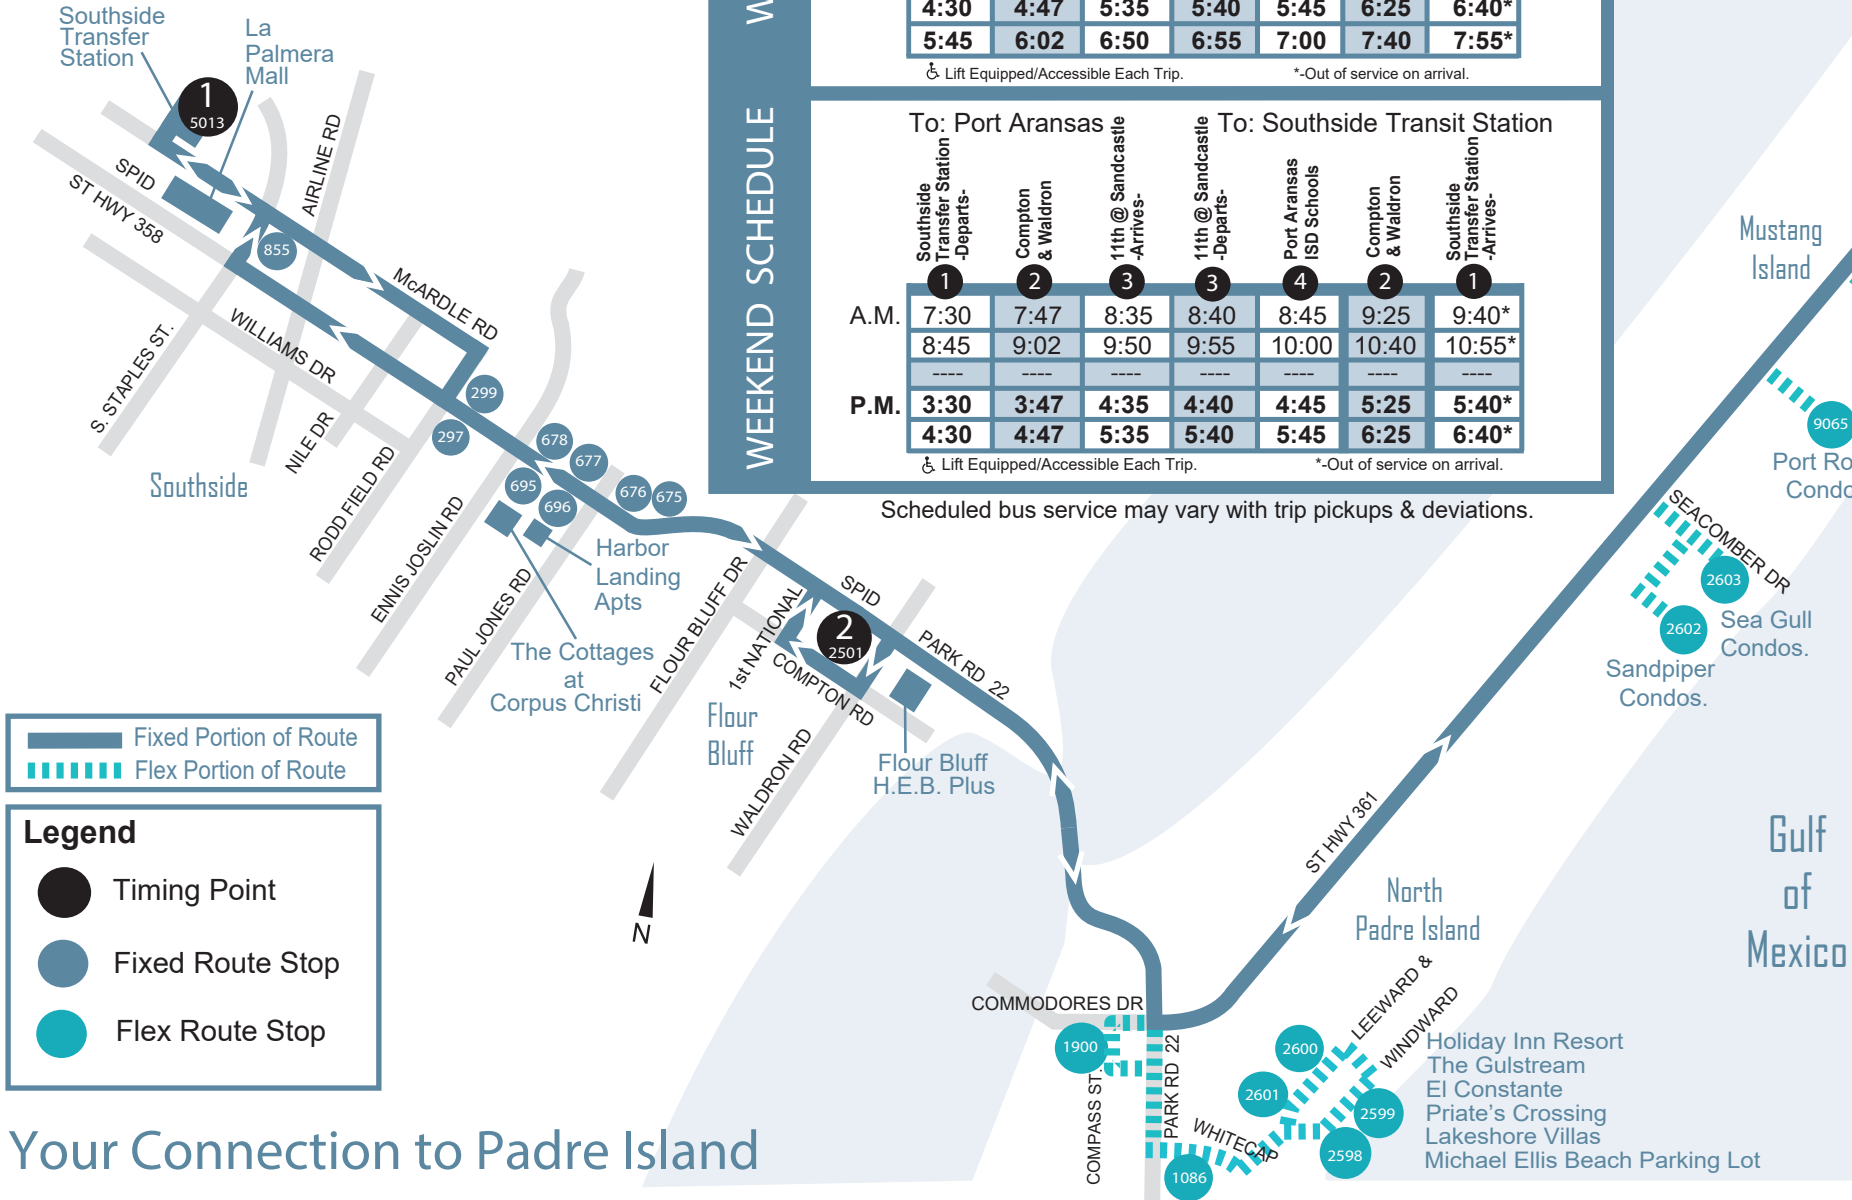

65 Padre Island Flex

To: Port Aransas		To: Southside Transit Station				
Southside Transfer Station -Departs-	Compton & Waldron	11th @ Sandcastle -Arrives-	11th @ Sandcastle -Departs-	Port Aransas ISD Schools	Compton & Waldron	Southside Transfer Station -Arrives-
1	2	3	3	4	2	1
A.M. 6:30	6:47	7:35	7:40	7:45	8:25	8:40
7:30	7:47	8:35	8:40	8:45	9:25	9:40*
8:45	9:02	9:50	9:55	10:00	10:40	10:55*
---	---	---	---	---	---	---
P.M. 3:30	3:47	4:35	4:40	4:45	5:25	5:40
4:30	4:47	5:35	5:40	5:45	6:25	6:40*
5:45	6:02	6:50	6:55	7:00	7:40	7:55*

⊿ Lift Equipped/Accessible Each Trip. *Out of service on arrival.

To: Port Aransas		To: Southside Transit Station				
Southside Transfer Station -Departs-	Compton & Waldron	11th @ Sandcastle -Arrives-	11th @ Sandcastle -Departs-	Port Aransas ISD Schools	Compton & Waldron	Southside Transfer Station -Arrives-
1	2	3	3	4	2	1
A.M. 7:30	7:47	8:35	8:40	8:45	9:25	9:40*
8:45	9:02	9:50	9:55	10:00	10:40	10:55*
---	---	---	---	---	---	---
P.M. 3:30	3:47	4:35	4:40	4:45	5:25	5:40*
4:30	4:47	5:35	5:40	5:45	6:25	6:40*

⊿ Lift Equipped/Accessible Each Trip. *Out of service on arrival.

Scheduled bus service may vary with trip pickups & deviations.

For More Information about CCRTA Flex Services please go to www.ccrta.org/flex/

FLEX STOP

LOCATION #

2000

ROUTE

65

On-call ONLY
833-RTA-FLEX
ccrta.org

Your Connection to Padre Island