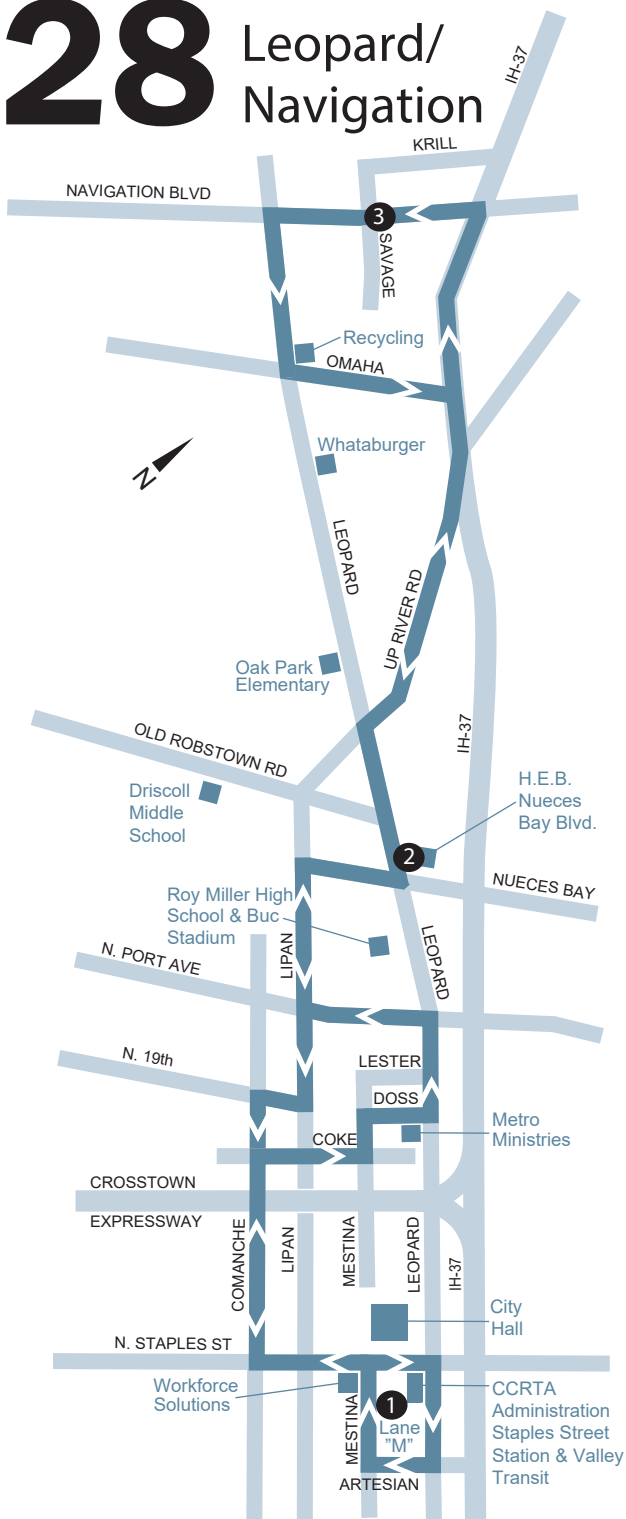

28 Leopard/Navigation

WEEKDAYS ONLY

To: Navigation

To: Staples Street Station Lane "M"

	Staples Street Station -Departs-	Leopard & Nueces Bay	Navigation & Savage -Arrives-	Navigation & Savage -Departs-	Leopard & Nueces Bay	Staples Street Station -Arrives-
	1	2	3	3	2	1
A.M.	6:00	6:15	6:23	6:25	6:33	6:48
	6:50	7:05	7:13	7:15	7:23	7:38
	7:40	7:55	8:03	8:05	8:13	8:28
	8:30	8:45	8:53	8:55	9:03	9:18
	9:20	9:35	9:43	9:45	9:53	10:08
	10:10	10:25	10:33	10:35	10:43	10:58
P.M.	11:00	11:15	11:23	11:25	11:33	11:48
	11:50	12:05	12:13	12:15	12:23	12:38
	12:40	12:55	1:03	1:05	1:13	1:28
	1:30	1:45	1:53	1:55	2:03	2:18
	2:20	2:35	2:43	2:45	2:53	3:08
	3:10	3:25	3:33	3:35	3:43	3:58
	4:00	4:15	4:23	4:25	4:33	4:48
	4:50	5:05	5:13	5:15	5:23	5:38
	5:40	5:55	6:03	6:05	6:13	6:28*

♿ Lift Equipped/Accessible Each Trip. * - Out of service on arrival.

Notes:

ROUTEMAP

28

Leopard / Navigation

CORPUS CHRISTI REGIONAL TRANSPORTATION AUTHORITY

POINTS OF INTEREST:

- CCRTA Admin. Offices
- Valley Transit
- Corpus Christi City Hall
- Metro Ministries
- Roy Miller High School
- H.E.B. Nueces Bay Blvd.
- Coastal Bend Food Bank