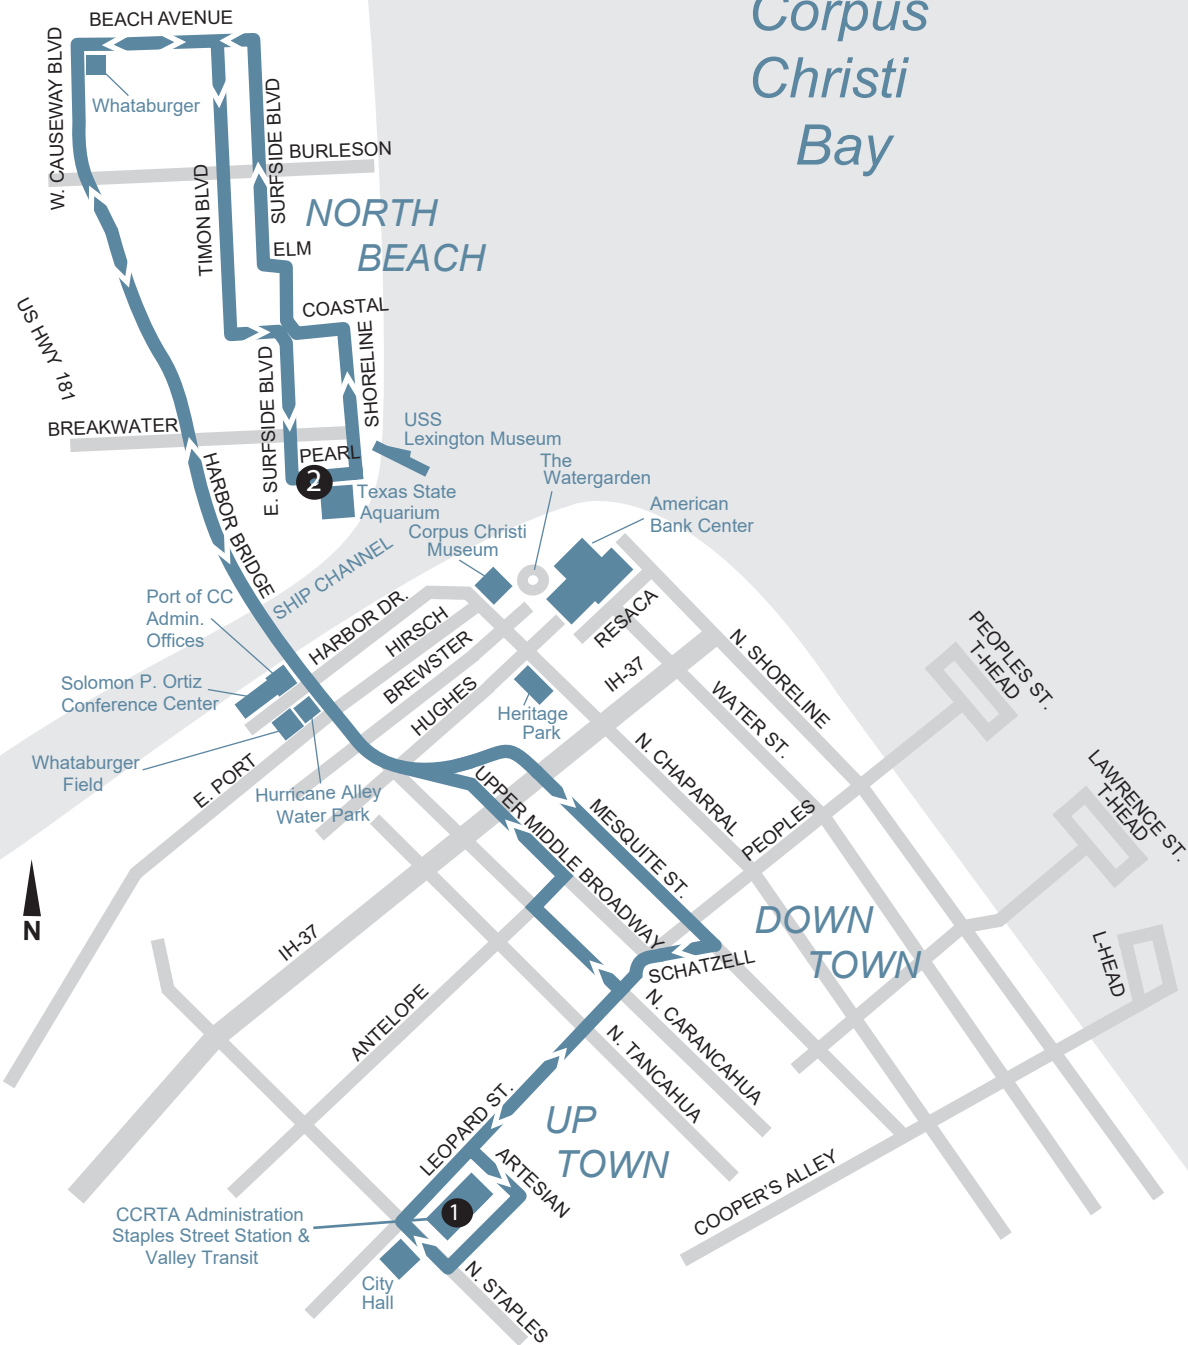

78 North Beach Shuttle

Corpus Christi Bay

MONDAY - SUNDAY

To: Texas State Aquarium To: Staples Street Station

	Staples Street Station -Departs-	Texas State Aquarium	Staples Street Station -Arrives-
A.M.	6:00	6:15	6:27>
	7:00	7:15	7:27>
	8:00	8:15	8:27>
	9:00	9:15	9:27>
	10:00	10:15	10:27>
	11:00	11:15	11:27>
P.M.	12:00	12:15	12:27>
	1:00	1:15	1:27>
	2:00	2:15	2:27>
	3:00	3:15	3:27>
	4:00	4:15	4:27>
	5:00	5:15	5:27>
	6:00	6:15	6:27>
	7:00	7:15	7:27>

♿ Lift Equipped/Accessible Each Trip.
 * - Out of service on arrival.
 > - To Route 6 Santa Fe/Malls
 This portion of the schedule denotes Sunday times of operation.

ROU**T**EMAP

78

North Beach Shuttle

POINTS OF INTEREST:
 CCRTA Admin. Offices
 North Beach
 Texas State Aquarium
 USS Lexington Museum