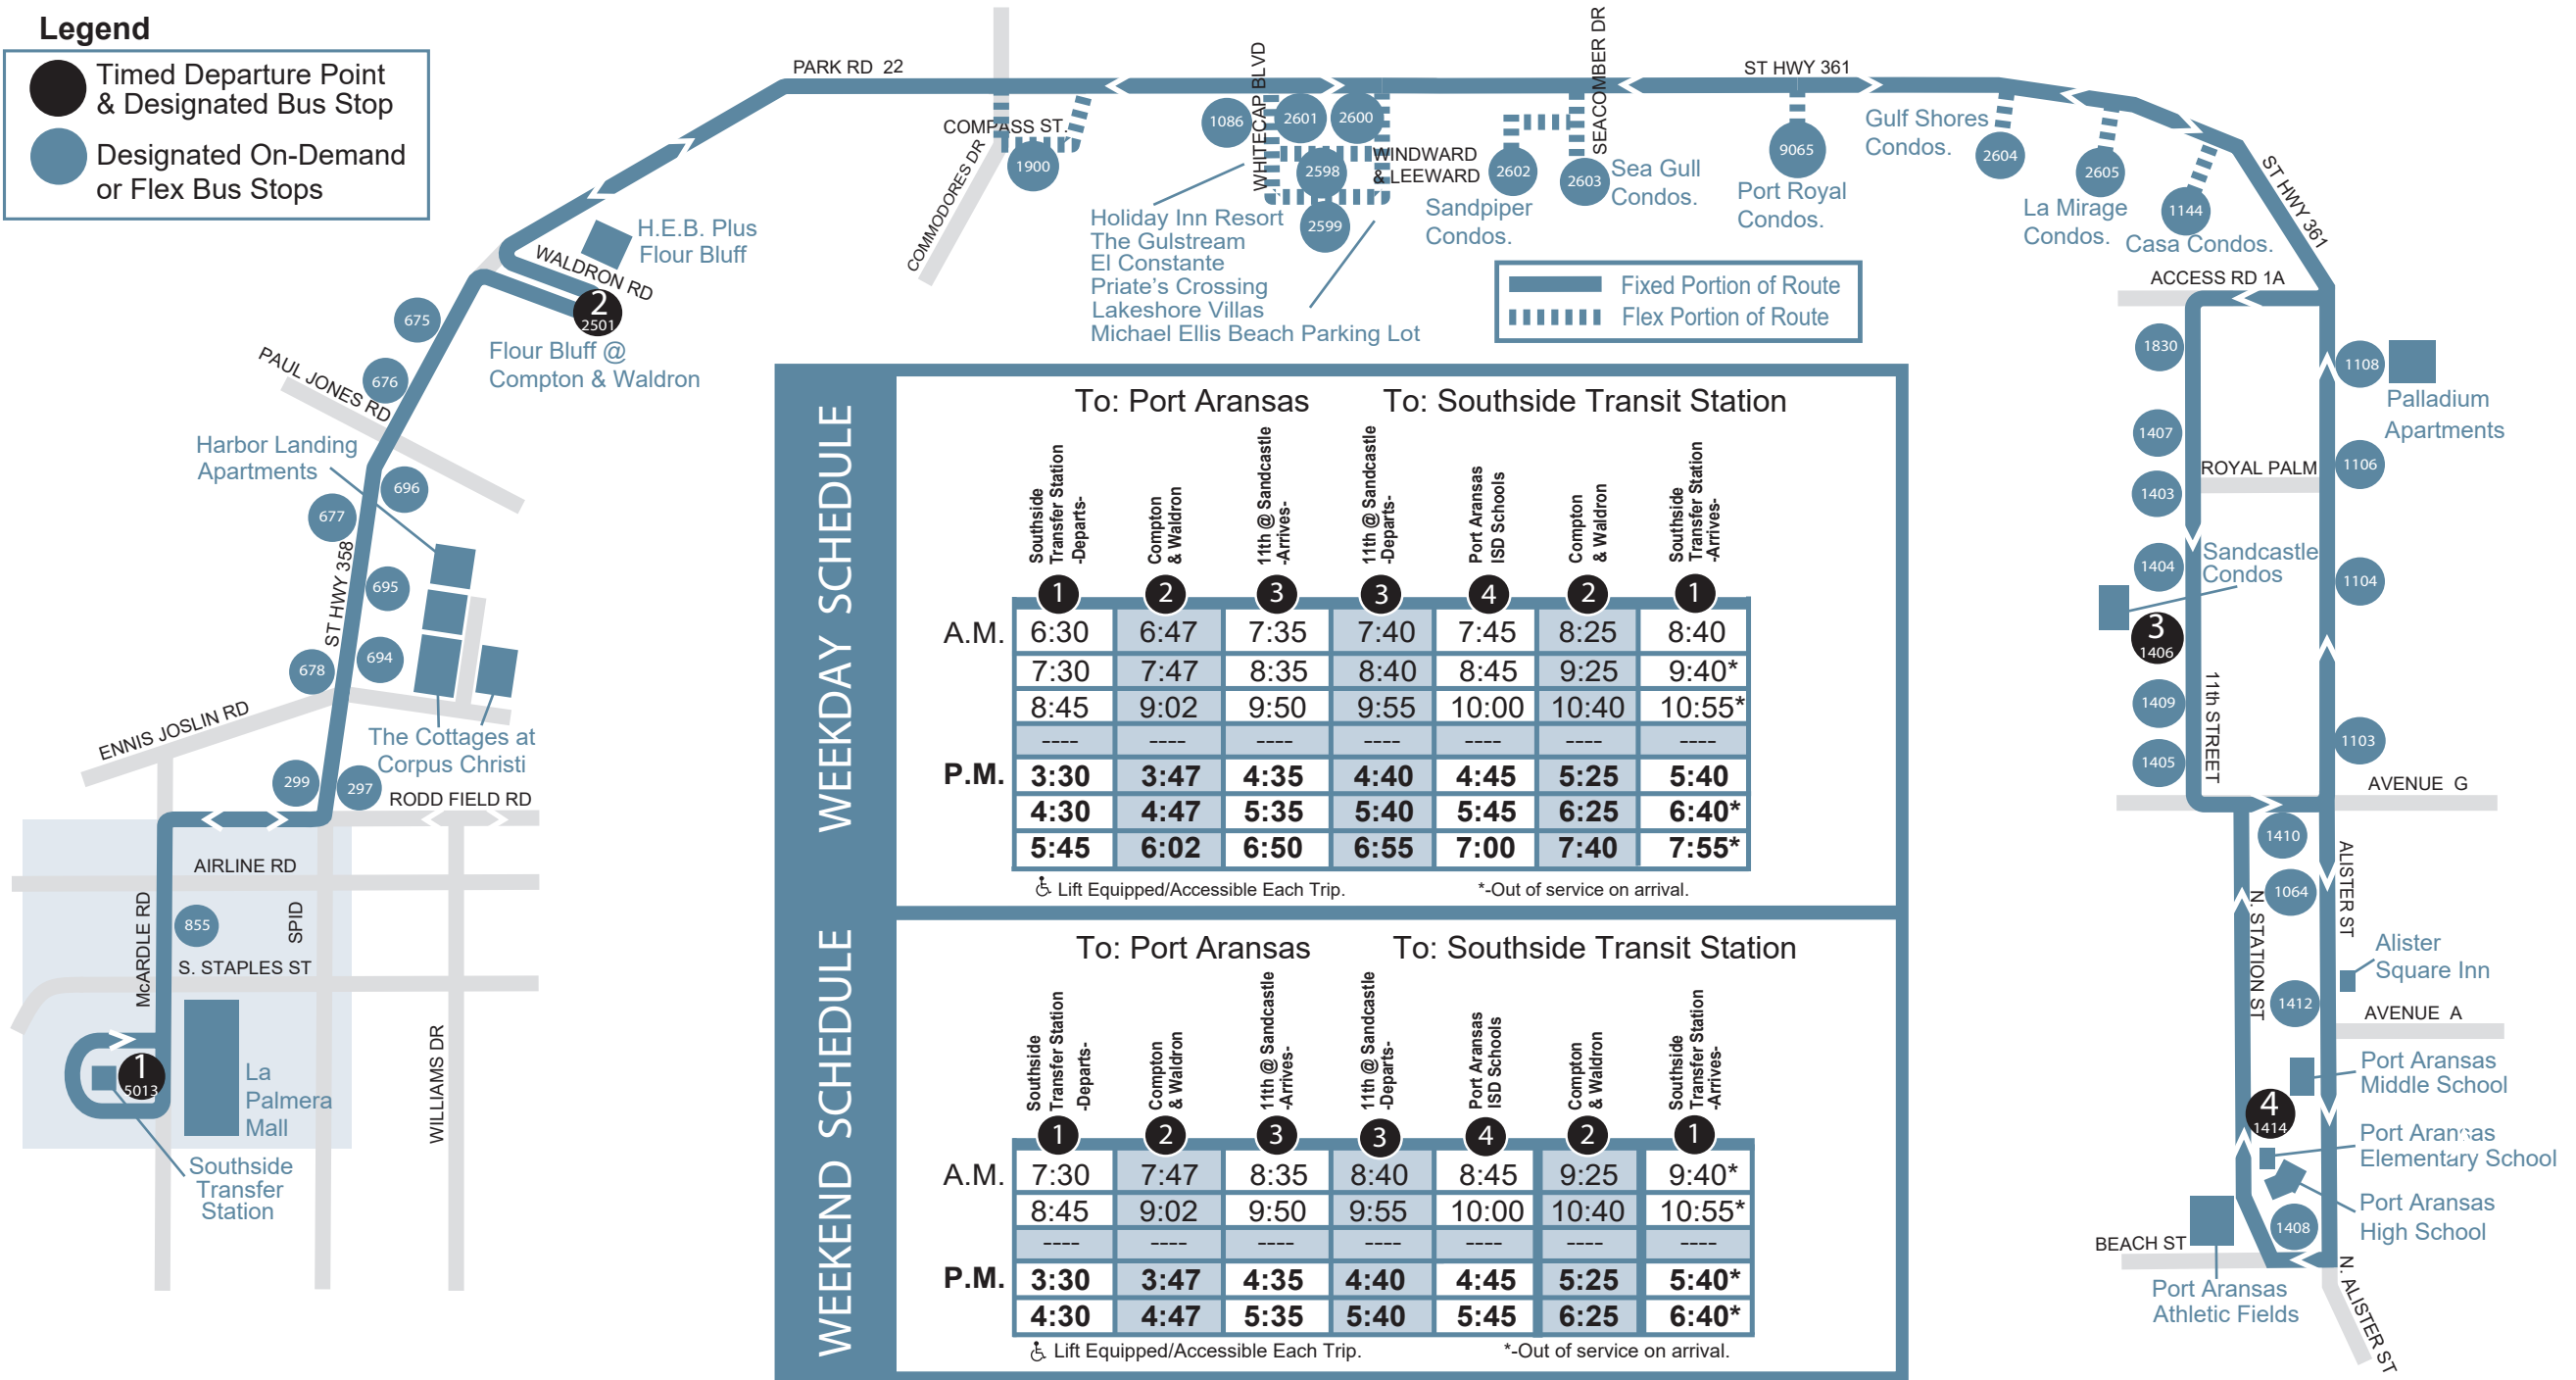

# 65 Padre Island Flex

## Legend

- Timed Departure Point & Designated Bus Stop
- Designated On-Demand or Flex Bus Stops

		To: Port Aransas			To: Southside Transit Station			
		Southside Transfer Station -Departs-	Compton & Waldron	11th @ Sandcastle -Arrives-	11th @ Sandcastle -Departs-	Port Aransas ISD Schools	Compton & Waldron	Southside Transfer Station -Arrives-
A.M.	1	6:30	6:47	7:35	7:40	7:45	8:25	8:40
		7:30	7:47	8:35	8:40	8:45	9:25	9:40*
		8:45	9:02	9:50	9:55	10:00	10:40	10:55*
P.M.		---	---	---	---	---	---	---
	2	3:30	3:47	4:35	4:40	4:45	5:25	5:40
		4:30	4:47	5:35	5:40	5:45	6:25	6:40*
		5:45	6:02	6:50	6:55	7:00	7:40	7:55*

♿ Lift Equipped/Accessible Each Trip. \* -Out of service on arrival.

		To: Port Aransas			To: Southside Transit Station			
		Southside Transfer Station -Departs-	Compton & Waldron	11th @ Sandcastle -Arrives-	11th @ Sandcastle -Departs-	Port Aransas ISD Schools	Compton & Waldron	Southside Transfer Station -Arrives-
A.M.	1	7:30	7:47	8:35	8:40	8:45	9:25	9:40*
		8:45	9:02	9:50	9:55	10:00	10:40	10:55*
		---	---	---	---	---	---	---
P.M.	2	3:30	3:47	4:35	4:40	4:45	5:25	5:40*
		4:30	4:47	5:35	5:40	5:45	6:25	6:40*
		---	---	---	---	---	---	---

♿ Lift Equipped/Accessible Each Trip. \* -Out of service on arrival.