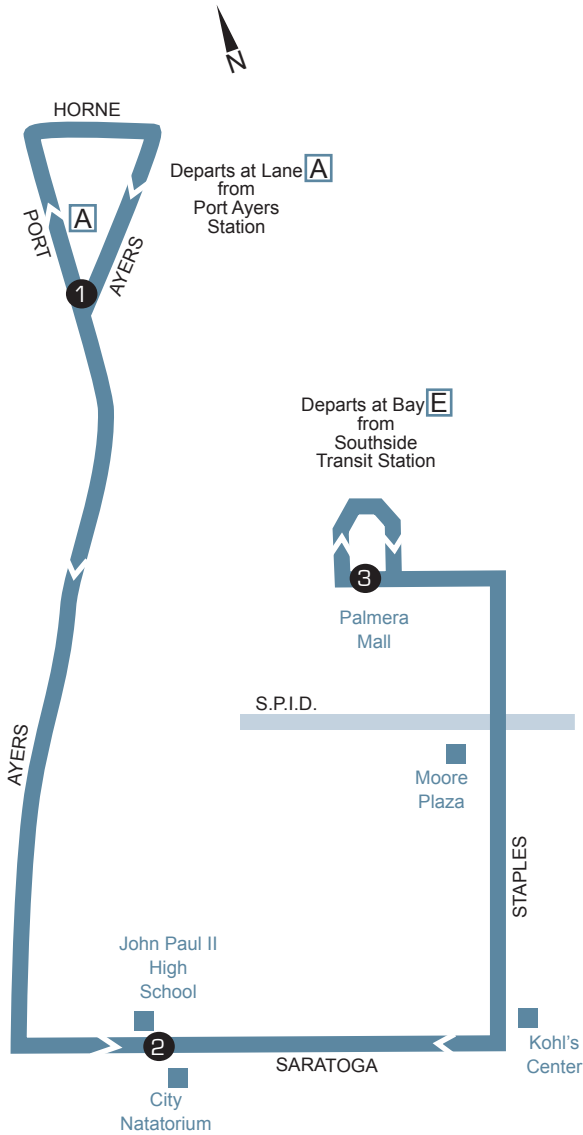

22 Saratoga

Service Monday - Friday

- Limited Stops
- Limited Service

MONDAY - FRIDAY

To: Southside Station

To: Port Ayers Station

	Port Ayers Station -departs- ①	Pope John Paul II High School ②	Southside Transit Station -arrives- ③	Southside Transit Station -departs- ③	Pope John Paul II High School ②	Port Ayers Station -arrives- ①
A.M. 7:00	7:00	7:12	7:27	7:30	7:45	7:55*
---	---	---	8:00	8:15	8:25*	
8:00	8:12	8:27*	---	---	---	
P.M. ---	---	---	---	4:45	4:55*	
---	4:45	5:00	5:00	5:15	5:25*	
---	5:15	5:30	5:30	5:45	5:55*	

* - Out of service on arrival.

IMPORTANT INFORMATION AT A GLANCE

RTA Administrative Offices
5658 Bear Lane
Corpus Christi, Texas 78405
(361) 289-2712 FAX (361) 289-0605

The B Customer Center
1806 S. Alameda 78404
(361) 883-2287 FAX (361) 883-9938

Enjoy unlimited rides on the B with your B Bus Pass. For more information regarding passes call 361-883-2287.