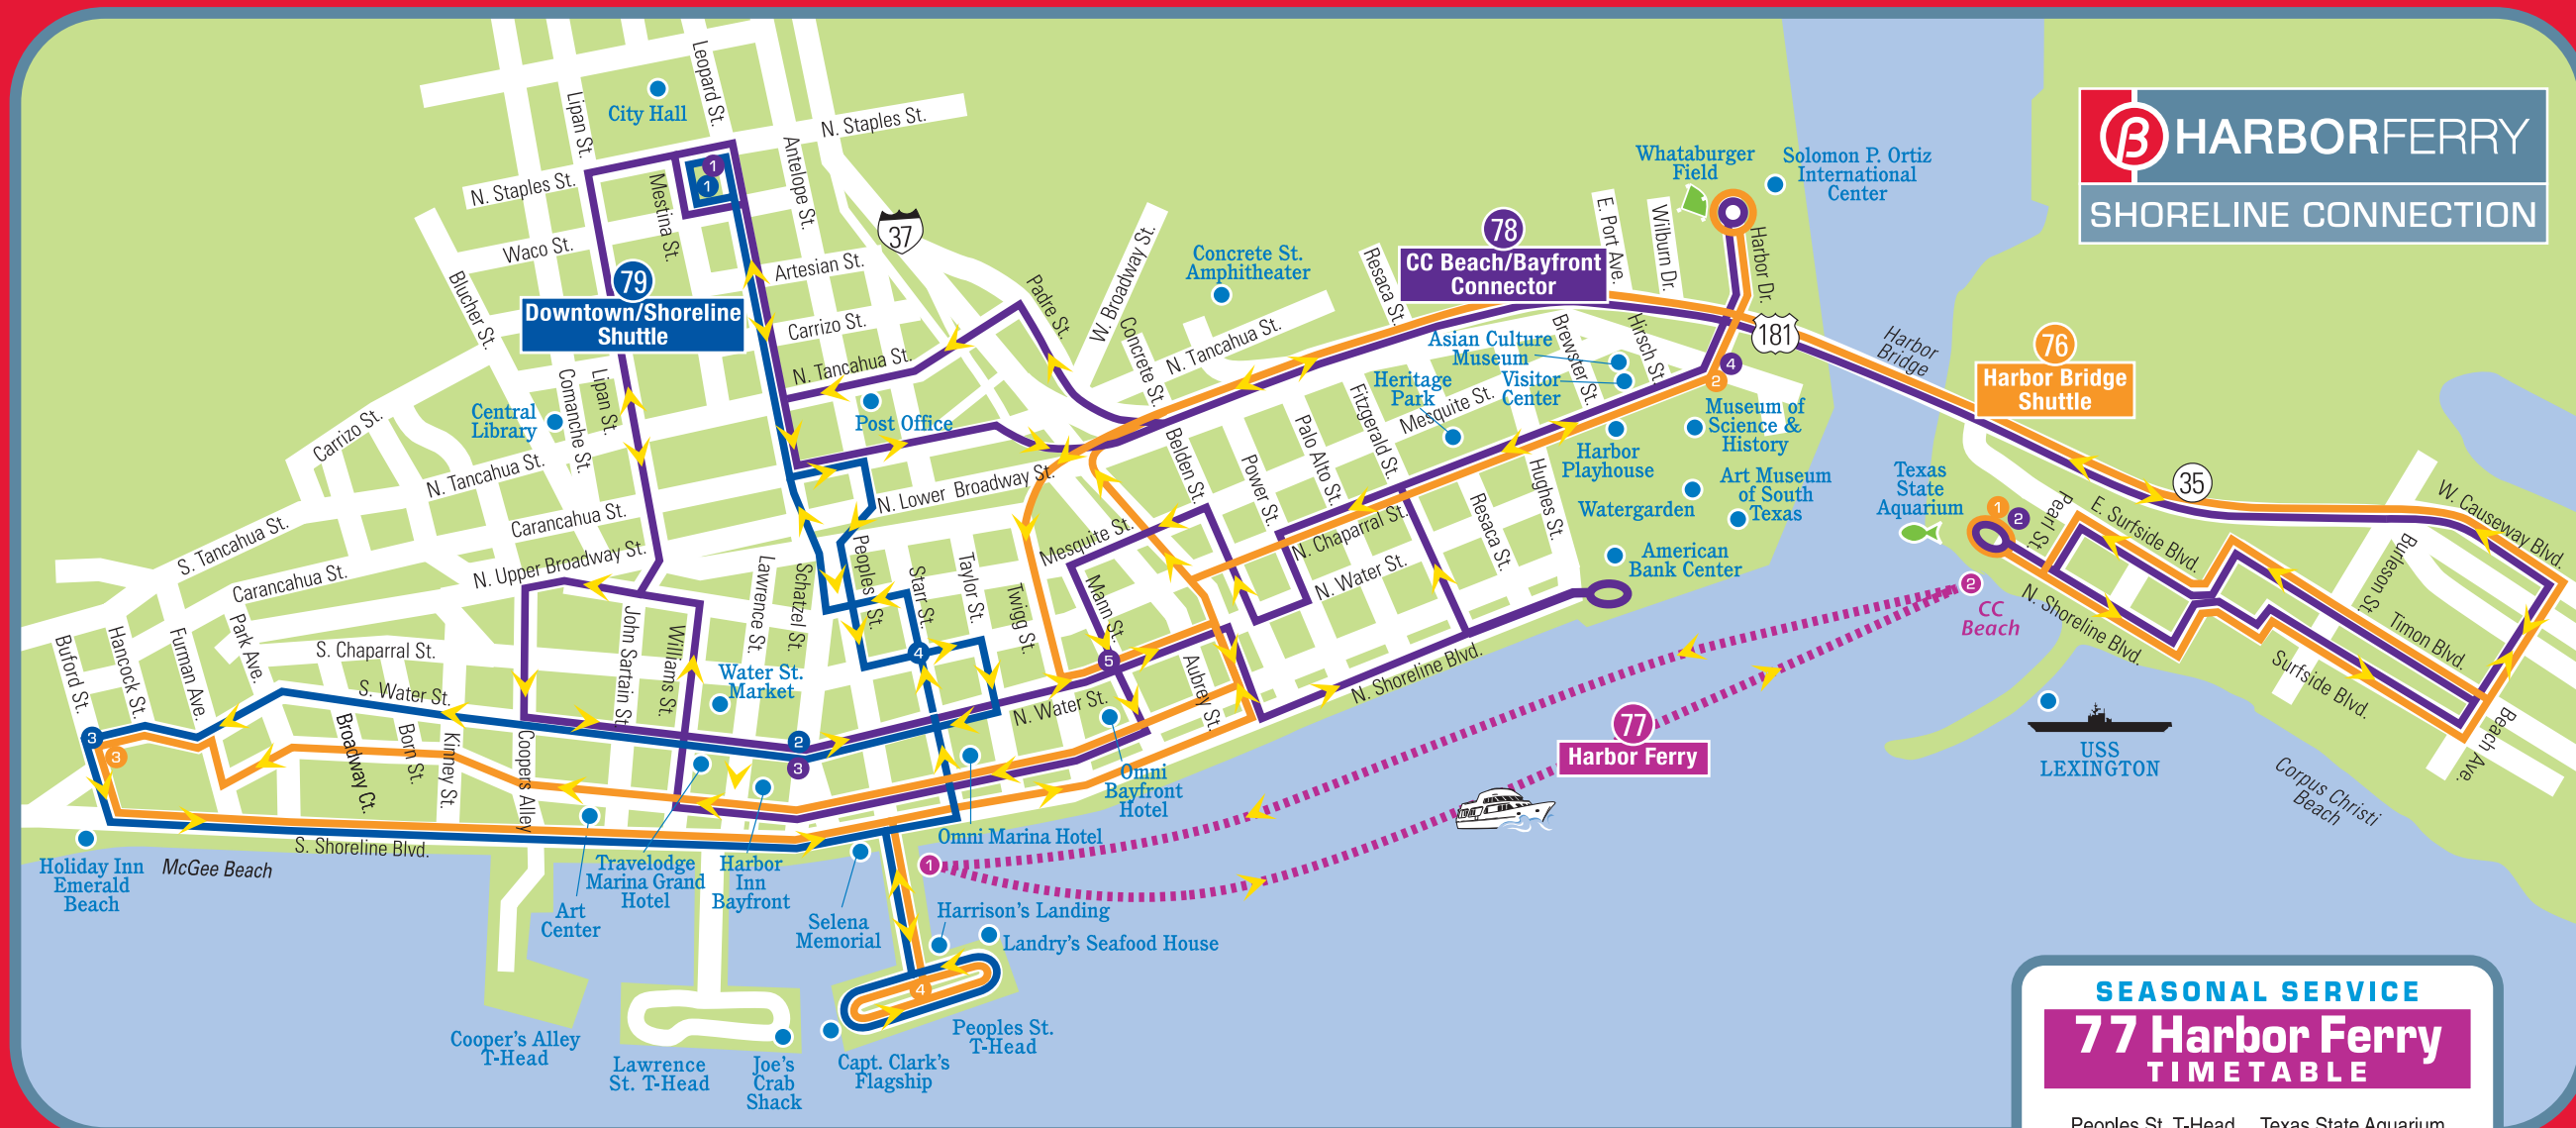

HARBORFERRY
SHORELINE CONNECTION

TROLLEY SERVICE

- **76** Harbor Bridge Shuttle* Mon - Sat 75¢
- **78** CC Beach/Bayfront Connector Mon - Sat 75¢
- **79** Downtown/Shoreline Shuttle Mon - Sat 75¢

* Seasonal service. Operates in conjunction with 77 Harbor Ferry schedule.

FERRY SERVICE

- **77** Harbor Ferry $3.00 Round Trip
  Reduced Fare* $1.50 Round Trip

The Harbor Ferry is a seasonal point to point water transportation service. Please take note of operational days.

Purchase tickets at the Ferry or at the RTA Customer Service Center, 1806 S. Alameda.

* Reduced Fare: senior citizens, individuals with disabilities, Medicare card holders and students age 6+, all with valid ID.

HARBOR FERRY OPERATIONAL DAYS

- March 12 – 20 Daily
- March 26 – May 29 Sat/Sun
- May 30 – Sept. 5 Wed – Mon
- Sept. 10 – Nov. 27 Sat/Sun

SEASONAL SERVICE
77 Harbor Ferry
TIMETABLE

	Peoples St. T-Head –Departs–	Texas State Aquarium –Departs–
	1	2
AM	10:00	10:30
	11:00	11:30
PM	12:00	12:30
	1:00	1:30
	2:00	2:30
	3:00	3:30
	4:00	4:30
	5:00	5:30

🦿 Lift Equipped/Accessible Each Trip.

The RTA Customer Service Center Monday–Friday 8am–5pm 361-883-2287
RideLine 24 hour automated service 361-289-2600 www.ccrta.org