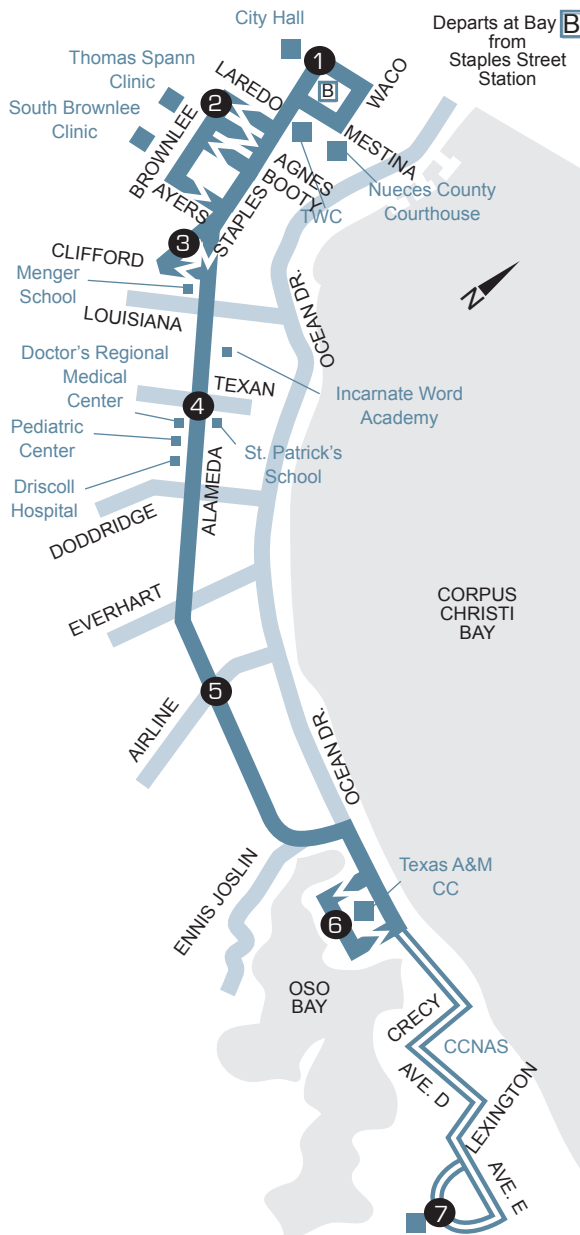

5 Alameda/NAS

This portion served Monday through Friday only during peak hours. Base access limited to certain times of the day.

63 The Wave

August 24, 2011 through May 9, 2012

Islanders ride FREE on any RTA fixed route service when presenting a valid TAMU-CC "Sand Dollar" ID card.

66 TAMU-CC Connection

FLEXI - B

Other available services from Port Aransas to TAMU-CC, "Flexi-B".

For information and/or to schedule a ride call: (361) 749-4111

For route and schedule information for services shown on this brochure, you may call our automated service at 361-289-2600 or to speak to a representative call 361-883-2287. We're also online at: www.ccrta.org.