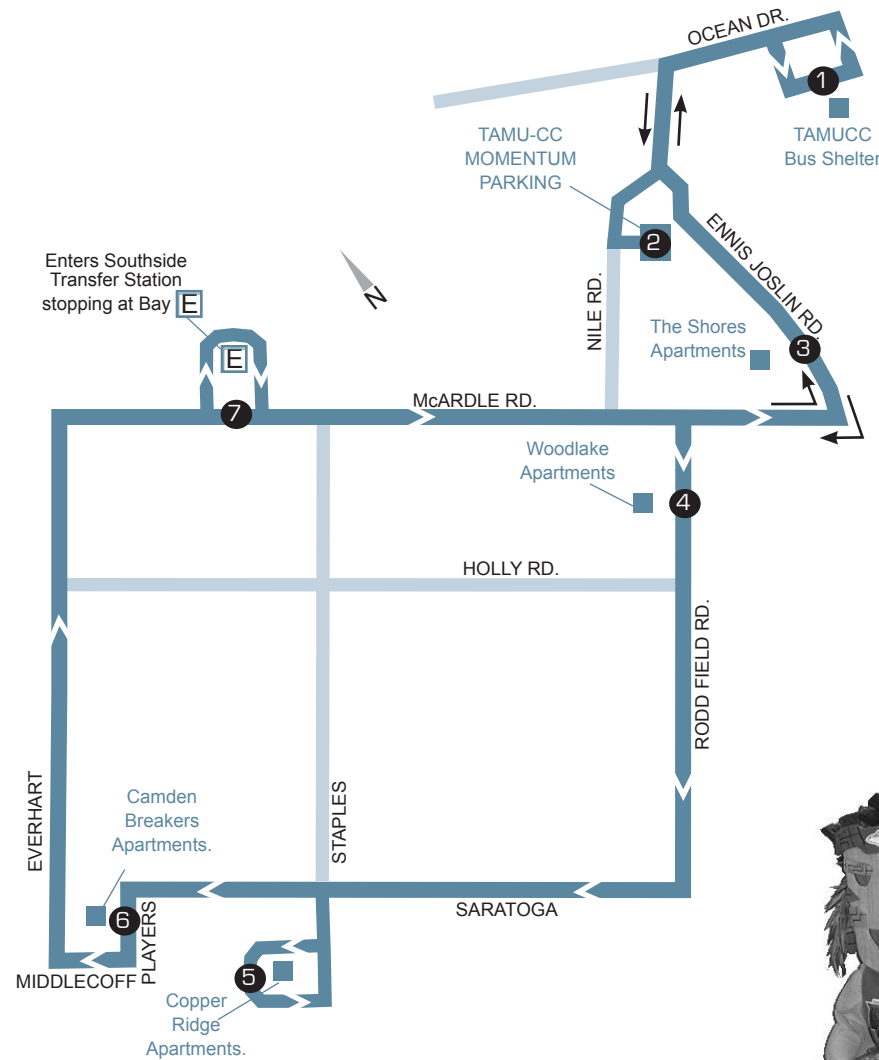

5 Alameda/NAS

This portion served Monday through Friday only during peak hours. Base access limited to certain times of the day.

63 The Wave

August 24, 2011 through May 9, 2012

Islanders ride FREE on any RTA fixed route service when presenting a valid TAMU-CC "Sand Dollar" ID card.

66 TAMU-CC Connection

FLEXI - B

Other available services from Port Aransas to TAMU-CC, "Flexi-B".

For information and/or to schedule a ride call: (361) 749-4111

For route and schedule information for services shown on this brochure, you may call our automated service at 361-289-2600 or to speak to a representative call 361-883-2287. We're also online at: www.ccrta.org.