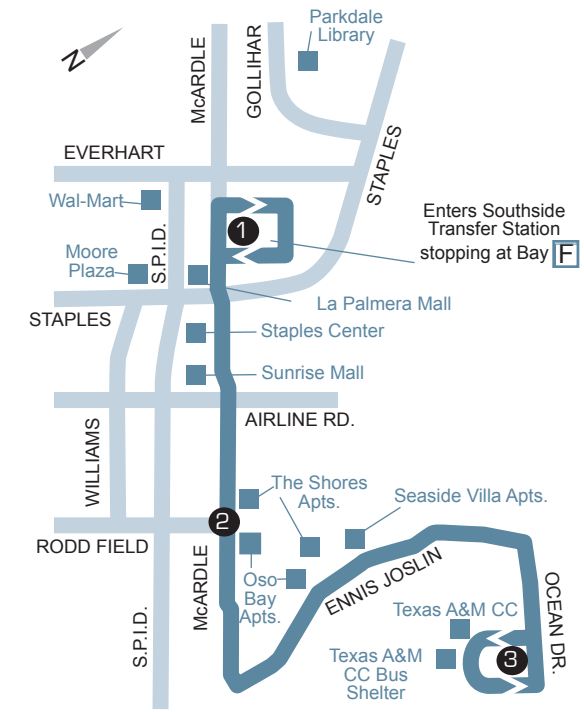

5 Alameda/NAS

This portion served Monday through Friday only during peak hours. Base access limited to certain times of the day.

63 The Wave

August 24, 2011 through May 9, 2012

Islanders ride FREE on any RTA fixed route service when presenting a valid TAMU-CC "Sand Dollar" ID card.

66 TAMU-CC Connection

FLEXI - B

Other available services from Port Aransas to TAMU-CC, "Flexi-B".

For information and/or to schedule a ride call: (361) 749-4111

For route and schedule information for services shown on this brochure, you may call our automated service at 361-289-2600 or to speak to a representative call 361-883-2287. We're also online at: www.ccrta.org.